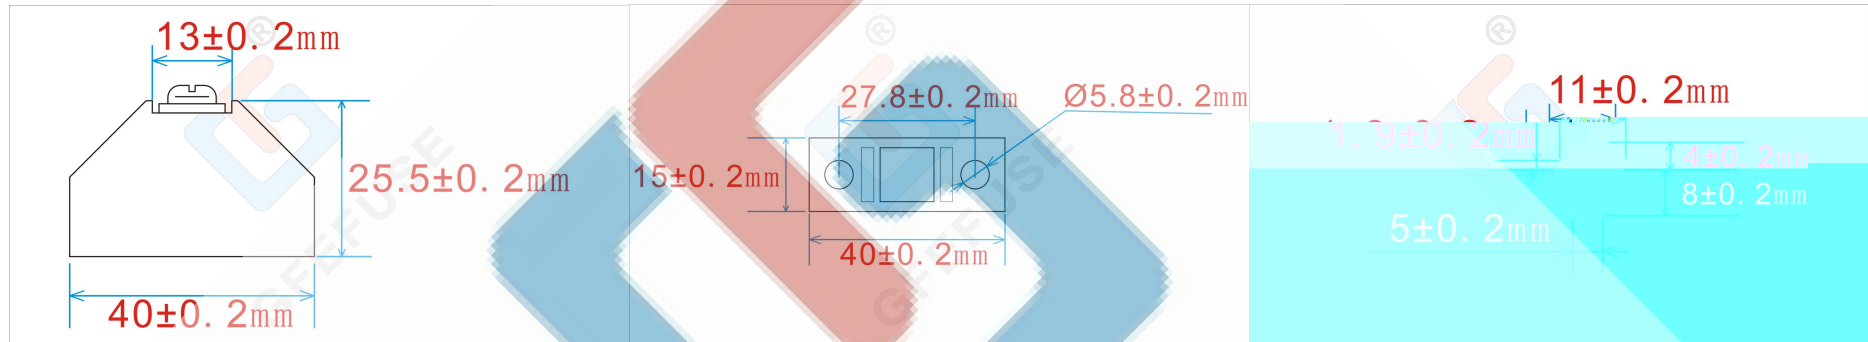

GFEVH-400F Fuse holder for New Energy Vehicle

1. Product Key Dimension Drawings

2. Product performance description;

- **Promotion: The company's products are not notified of changes**